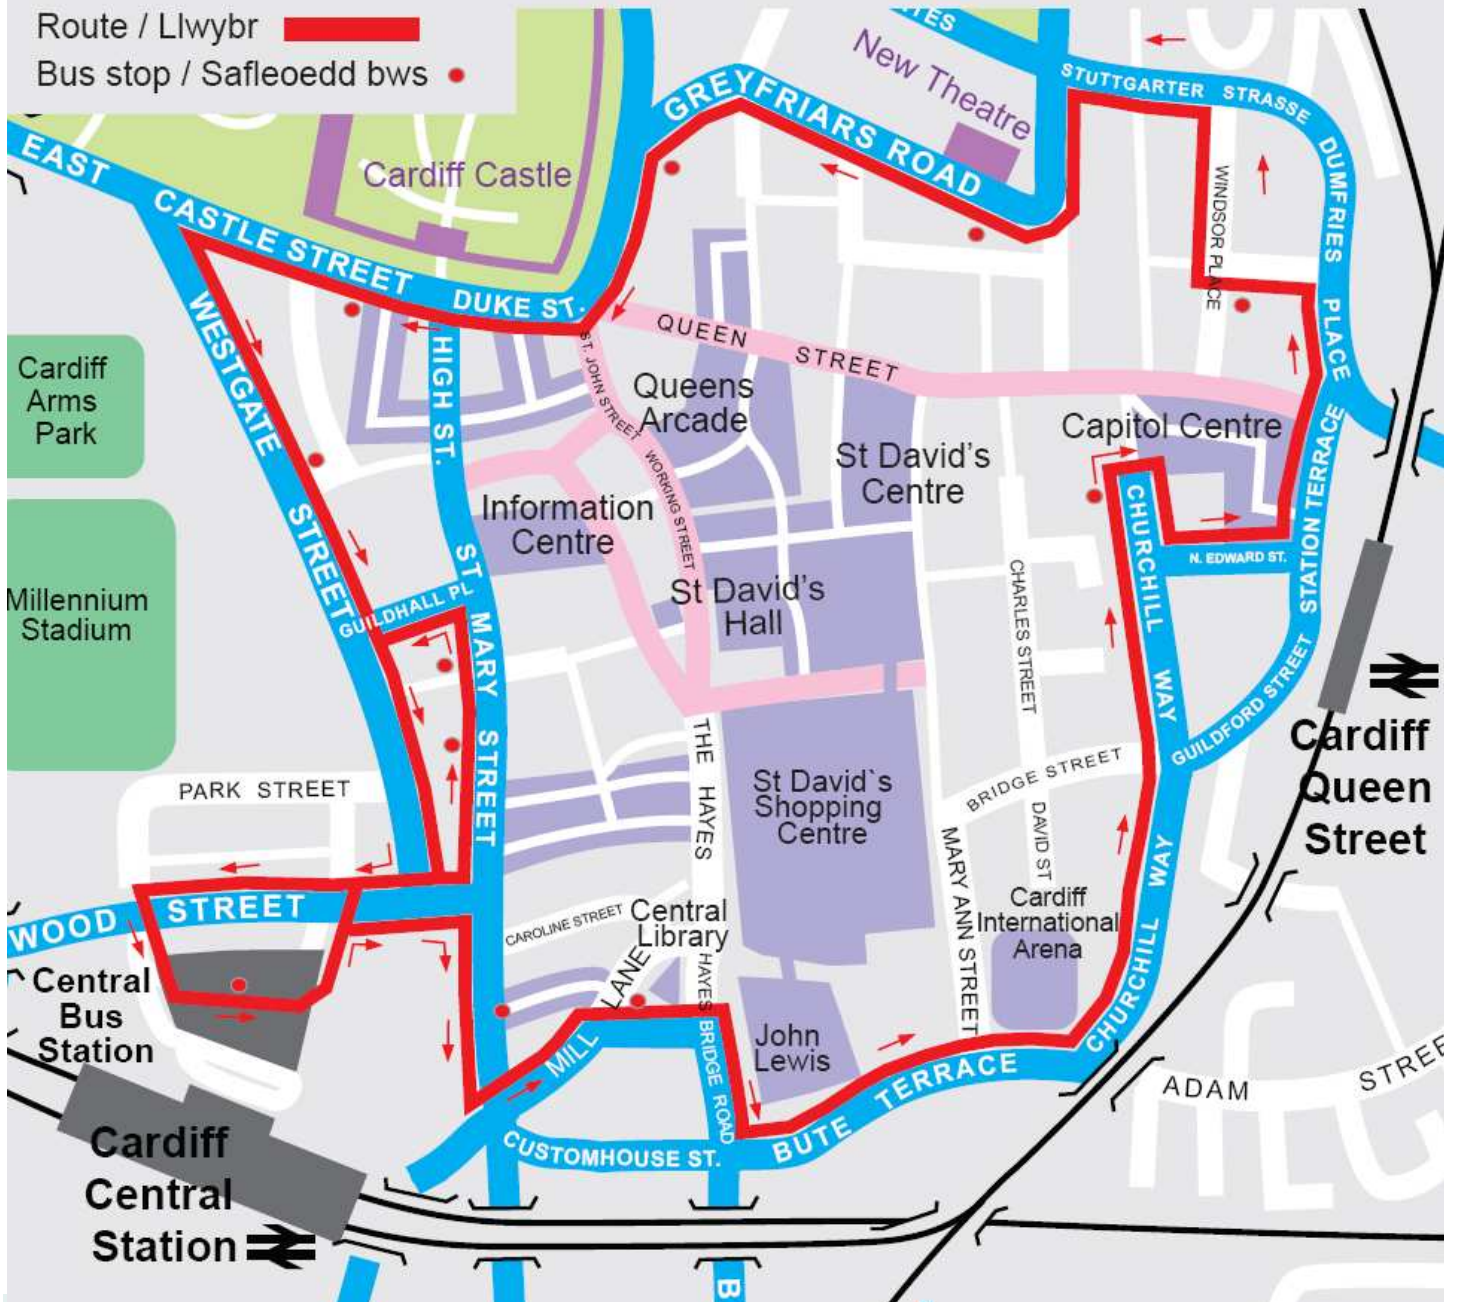

City Centre Shuttle Service

Gwasanaeth Gwennol Canol y Ddinas

TIMES OF OPERATION

Buses every 10 minutes

Monday to Friday

08.00 (1st bus from Churchill Way) to
 20.00 (last bus from Churchill Way)

*Fridays 19.40

Saturday

08.00 to 18.00

Sunday

09.00 to 18.00

No service on Bank Holidays

Alternative route operated on events days at the Millennium Stadium

BUS STOPS

- Churchill Way – Capitol Centre
- Windsor Lane
- Greyfriars Road – opposite New Theatre
- Greyfriars Road – Hilton
- Castle Street – middle shelter
- Westgate Street – Quay Street bus stop
- St Mary Street – 1st Golate shelter
- St Mary Street – 4th Golate shelter
- Central Bus Station – stand D1A
- Wyndham Arcade
- Canal Street
- Churchill Way – Capitol Centre